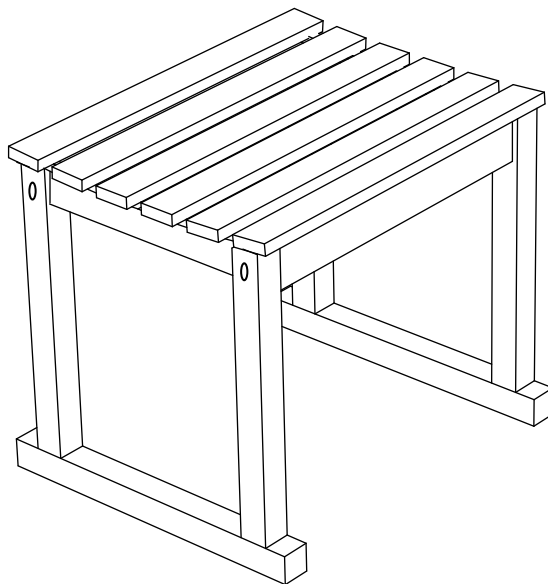

ASSEMBLY INSTRUCTIONS

VEGA STOOL 55X40CM

(1)

(2)

A

Bolt - M6*40

B

Allen Key 4mm