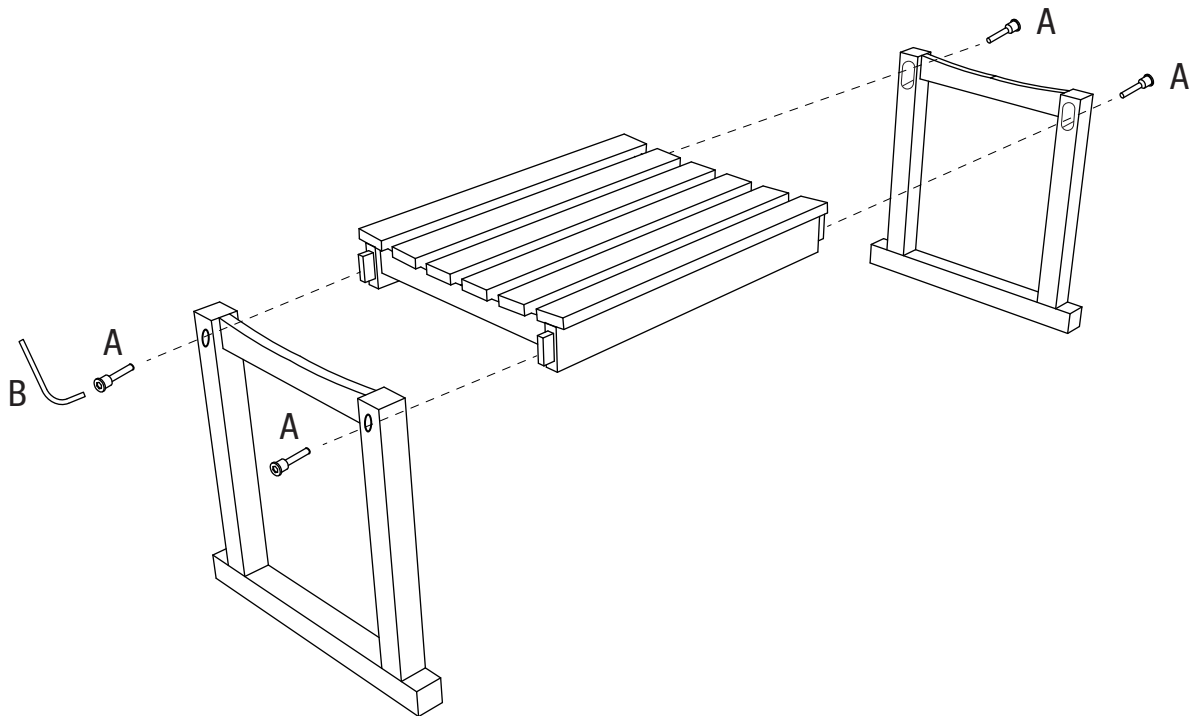

ASSEMBLY INSTRUCTIONS

VEGA STOOL 55X40CM

(1)

(2)

A

Bolt - M6*40

B

Allen Key 4mm